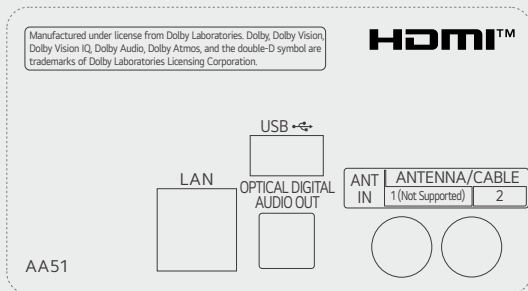

Slim Depth for a Sleek Look

With a slim design, the UK660H series integrates smoothly into the interiors, delivering a modern impression to guest.

* In case of 65" ~ 43" display

* All images are for illustrative purposes only.

DIMENSION (unit: mm)

CONNECTIVITY

65" / 55" / 50" / 43"

Rear

Side

Download
LG Digital Connect
 Mobile App
 Google Play

www.lg.com/global/business/information-display
www.youtube.com/c/LGCommercialDisplay
www.facebook.com/LGInformationDisplay
www.linkedin.com/company/lginformationdisplay