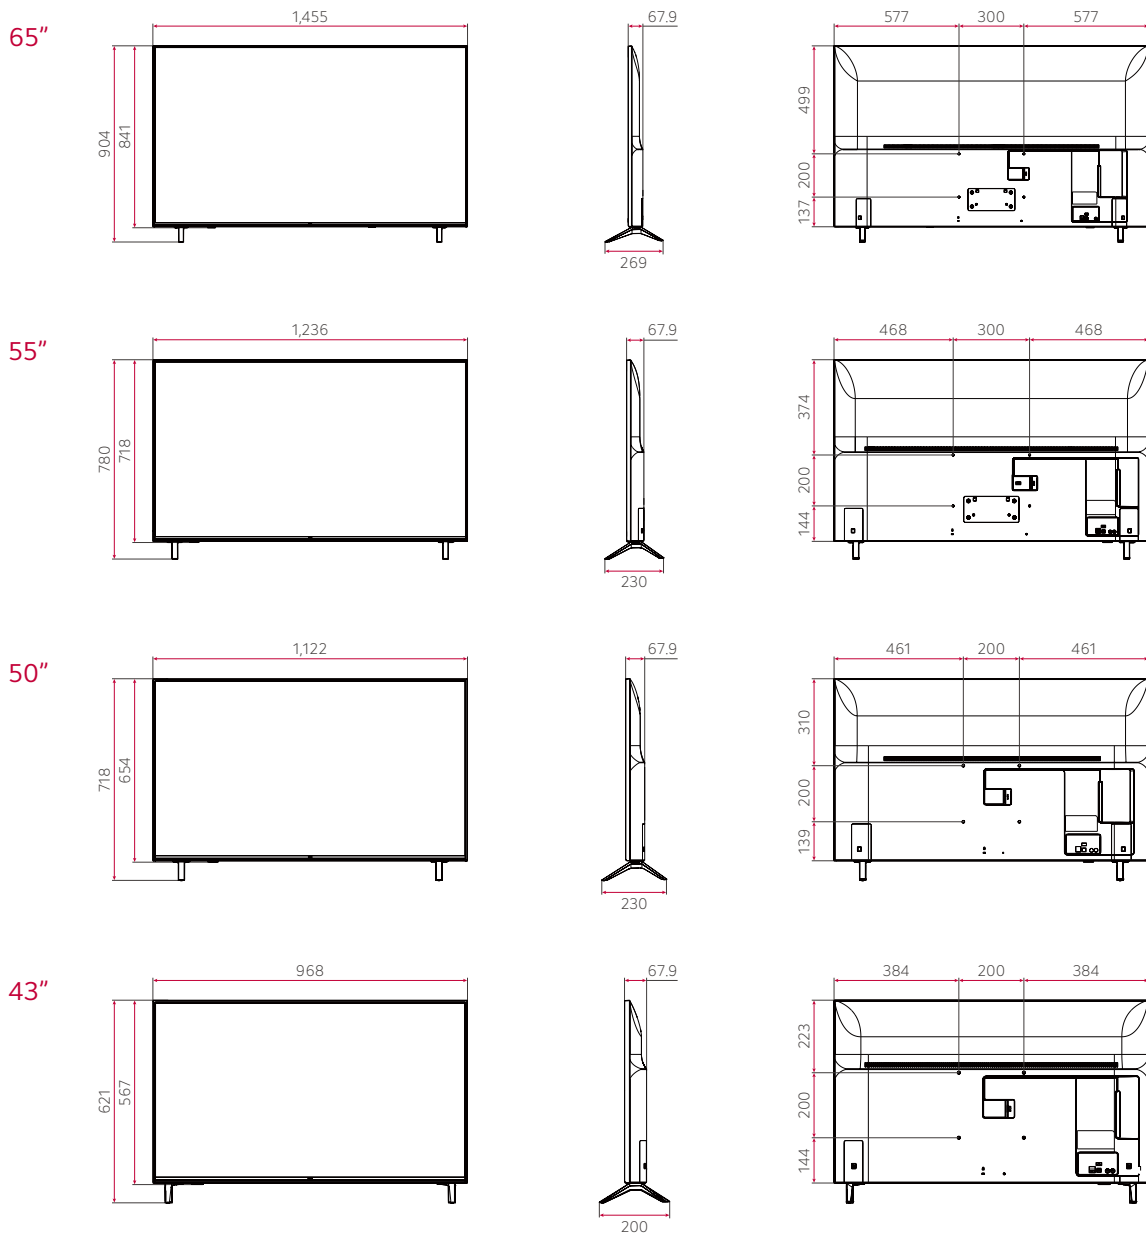

Slim Depth for a Sleek Look

With a slim design, the UK660H series integrates smoothly into the interiors, delivering a modern impression to guest.

* In case of 65" ~ 43" display

* All images are for illustrative purposes only.

DIMENSION (unit: mm)

CONNECTIVITY

65" / 55" / 50" / 43"

Rear

Side

Download
LG Digital Connect
 Mobile App
 Google Play

www.lg.com/global/business/information-display
www.youtube.com/c/LGCommercialDisplay
www.facebook.com/LGInformationDisplay
www.linkedin.com/company/lginformationdisplay